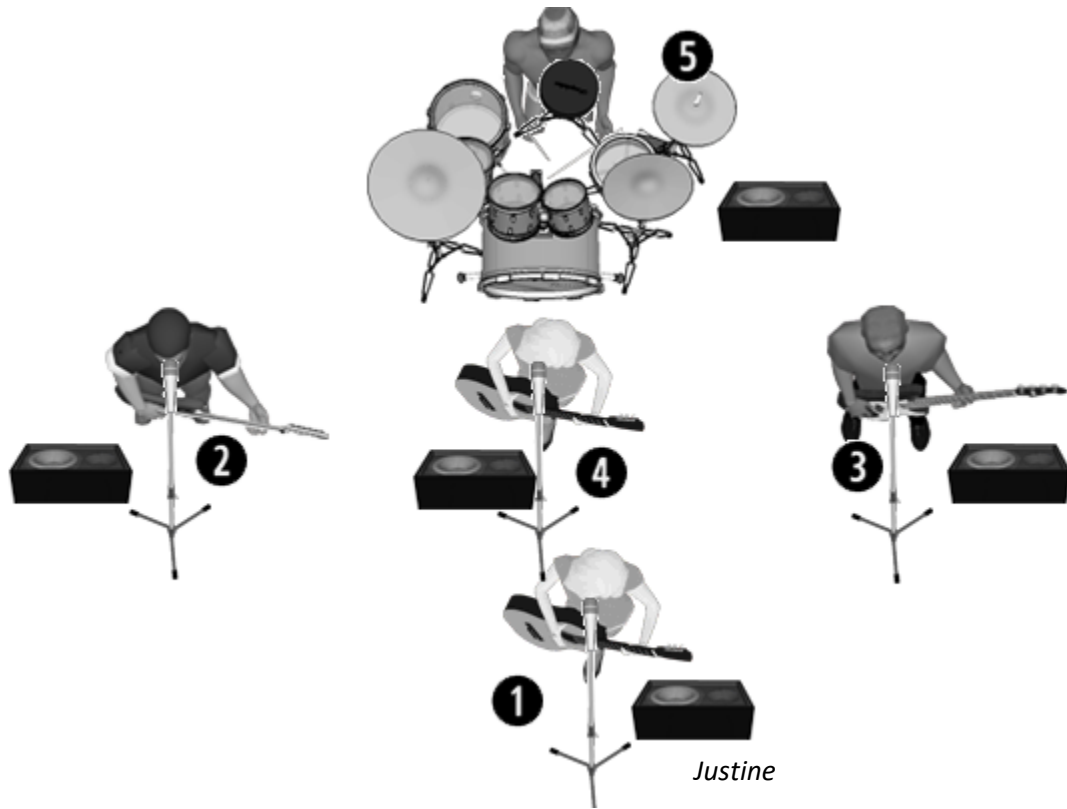

Justine Blanchet Stage Plot

1	2	3	4	5
Lead Vocal Acoustic guitar	Electric guitar Backup vocals	Bass guitar Backup vocals	Backup vocals Acoustic guitar	Drummer
DI box acoustic Boom mic stand - tripod base Mic Input: 2 Monitor	DI box electric Boom mic stand - tripod base Mic Input: 2 Monitor	DI box bass Boom mic stand - tripod base Mic Input: 2 Monitor	DI box acoustic Boom mic stand - tripod base Mic Input: 2 Monitor	Drum: kick, 2x snare, 1 x tom + floor Drum mics Input: 5-6 approx. Monitor